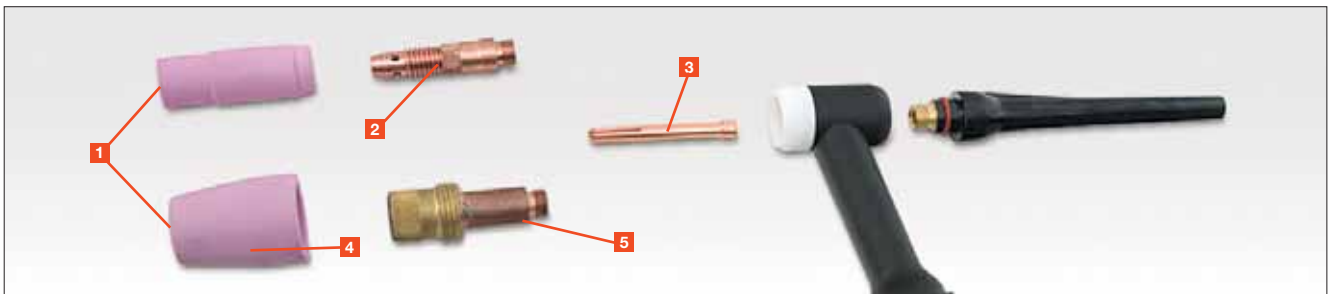

TORCH TYPE				
		TG123V	TG153 TG153F TG203	TG203V	TW253	TW451 TW452
Ceramic Nozzles		PART NO.				
1	6mm	0365310044	0157123052	0365310044		
1	8mm	0365310045	0157123053		0365310045	
1	9.5mm					0700889688
1	10mm	0365310046	0157123054		0365310046	
1	11mm	0365310047	0157123055		0365310047	
1	13mm	0365310048	0157123056		0365310048	0700889689
1	16mm		0365310048			0700889690
1	20mm		0701408356			
Collet/Body Assemblies						
2	1.2mm					0700889796
2	1.6mm	0365310038	0157123016	0157123016	0365310038	0700889797
2	2.4mm	0365310039	0157123017	0157123017	0365310039	0700889683
2	3.2mm	0365310090	0157123018	0157123018	0365310090	0700889684
2	4.0mm					0700889685
2	4.8mm					0700889686
2	6.4mm					0700889687
Collets						
3	1.6mm	0365310029			0365310029	
3	2.4mm	0365310030	0157123012	0157123012	0365310030	
3	3.2mm	0365310091	0157123013	0157123013	0365310091	
Gas Lens Ceramic Nozzles						
4	6mm	0157121032	0157123057	0157123057	0157121032	
4	8mm	0157121033	0157123058	0157123058	0157121033	
4	10mm		0157123059	0157123059		
4	11mm	0157121039	0157123060	0157123060	0157121039	
4	13mm		0157123061	0157123061		
Gas Lens Collet/Body Assemblies						
5	1.6mm	0157121017	0157123022	0157123022	0157121017	
5	2.4mm	0157121018	0157123023	0157123023	0157121018	
5	3.2mm		0157123024	0157123024		

Ordering Information

Description

- TG123V 3.8m Lead (no switch)
- TG123V 7.6m Lead (no switch)
- TG153 3.8m Lead and Switch
- TG153 7.6m Lead and Switch
- TG153 3.8m Lead and Switch
- TG153F 3.8m Lead and Switch
- TG153F 7.6m Lead and Switch
- TG203 3.8m Lead and Switch
- TG203 7.6m Lead and Switch
- TG203V 3.8m Lead (no switch)
- TW253 3.8m Lead and Switch
- TW253 7.6m Lead and Switch
- TW253 3.8m Lead and Switch
- TW253 7.6m Lead and Switch
- TW451 4m Lead and Switch
- TW452 8m Lead and Switch

- 1/4BSP Gas/Power
- 1/4BSP Gas/Power
- 35 Dinz Power 1/4BSP Gas
- 35 Dinz Power 1/4BSP Gas
- 25 Dinz Power 1/4BSP Gas
- 35 Dinz Power 1/4BSP Gas
- 35 Dinz Power 1/4BSP Gas
- 35 Dinz Power 1/4BSP Gas
- 35 Dinz Power 1/4BSP Gas
- 35 Dinz Power 1/4BSP Gas
- 3/8 & 1/4BSP
- 3/8 & 1/4BSP
- Dinz, QR Water, 1/4BSP Gas
- Dinz, QR Water, 1/4BSP Gas
- BSP (add 0701414762 for Dinz)
- BSP (add 0701414762 for Dinz)

Part No.

- 0701411615
- 0701411620
- 0701415291
- 0701415292
- 0701415515
- 0701412295
- 0701412297
- 0701415022
- 0701415023
- 0701411738
- 0701415024
- 0701415025
- 0701415500
- 0701415501
- 0701415026
- 0701415027

- Supplied complete with long back cap, Collet body assembly 1-6mm, collet and ceramic nozzle, 8mm and TIG Torch manual.
- Supplied with Torch switch and plug, long back cap, collet body assembly 2-4mm, ceramic nozzle (alumina) 11mm sheath and TIG Torch manual.
- Supplied with long back cap, collet body assembly 2-4mm, ceramic nozzle (alumina) 11mm sheath and TIG Torch manual.
- Supplied complete with Torch switch and plug, long back cap, collet body assembly 2-4mm, ceramic nozzle (alumina) 11mm sheath and TIG Torch manual.
- Supplied complete with long back cap, ceramic nozzle and fitted switch.